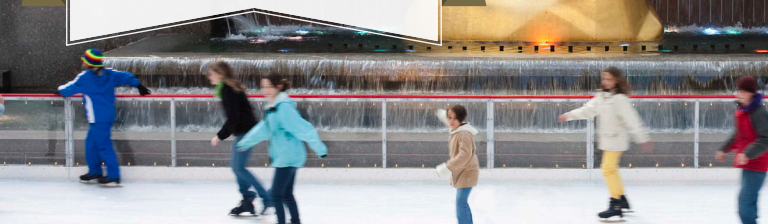

Adults	\$17
--------	------

Children	\$12
----------	------

Skate Rental	\$8
--------------	-----

Call 212 332 7655 for lesson appointments & group reservations.

THE RINK
ROCKEFELLER CENTER

EXCLUSIVE
SKATING
EXPERIENCES

RESERVATIONS NOW AVAILABLE

VIP SKATE

Enjoy a first-class experience in our exclusive VIP Igloo.

THE PERFECT START

Start your day with a bountiful breakfast followed
by a spin around The Rink!

AFTERNOON TEA & SKATING